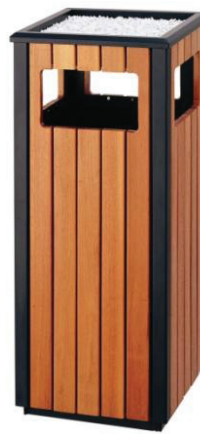

GPX-12A
Stainless Steel
250mm x 610mm

GPX-39
Powder Coated
400mm x 400mm
x 840mm

GPX-12B
Black Powder Coated
250mm x 610mm

GPX-40
Powder Coated
350mm x 350mm
x 800mm

GPX-180
Powder Coated
with pattern and
stainless steel top
215mm x 490mm

GPX-75
Powder Coated.
Black or Green
400mm x 800mm