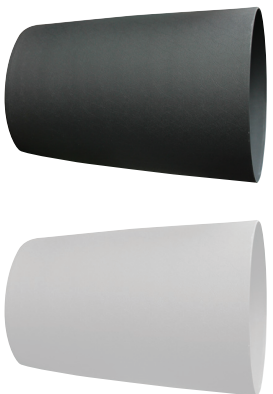

**Grey & White
Plastic Dustbins**
3 Litre

GPX-74
Round
Black Mesh

GPX-75
Square
Black Mesh

GPX-45
Round Black with
Silver Rim.
225mm x 265mm

GPX-45B
Oval Stainless
Steel with
Silver Rim.
225mm
x 268mm
x 185mm

GPX-84
Black
Powder Coated
245mm x 300mm

GPX-72
Black or Brown
Leather Finish
260mm
x 260mm
x 190mm

GPX-106
Oval Maroon
Leather.
225mm
x 268mm
x 185mm

GPX-106A
Oval Black
Powder Coated.
225mm
x 268mm
x 185mm

GPX-21T
Stainless Steel.
15 Litre.
250mm
x 305mm

GPX-177A
Stainless Steel
250mm
x 295mm

Pedal Bin
Stainless Steel
3 Litre, 5 Litre,
12 Litre and
30 Litre